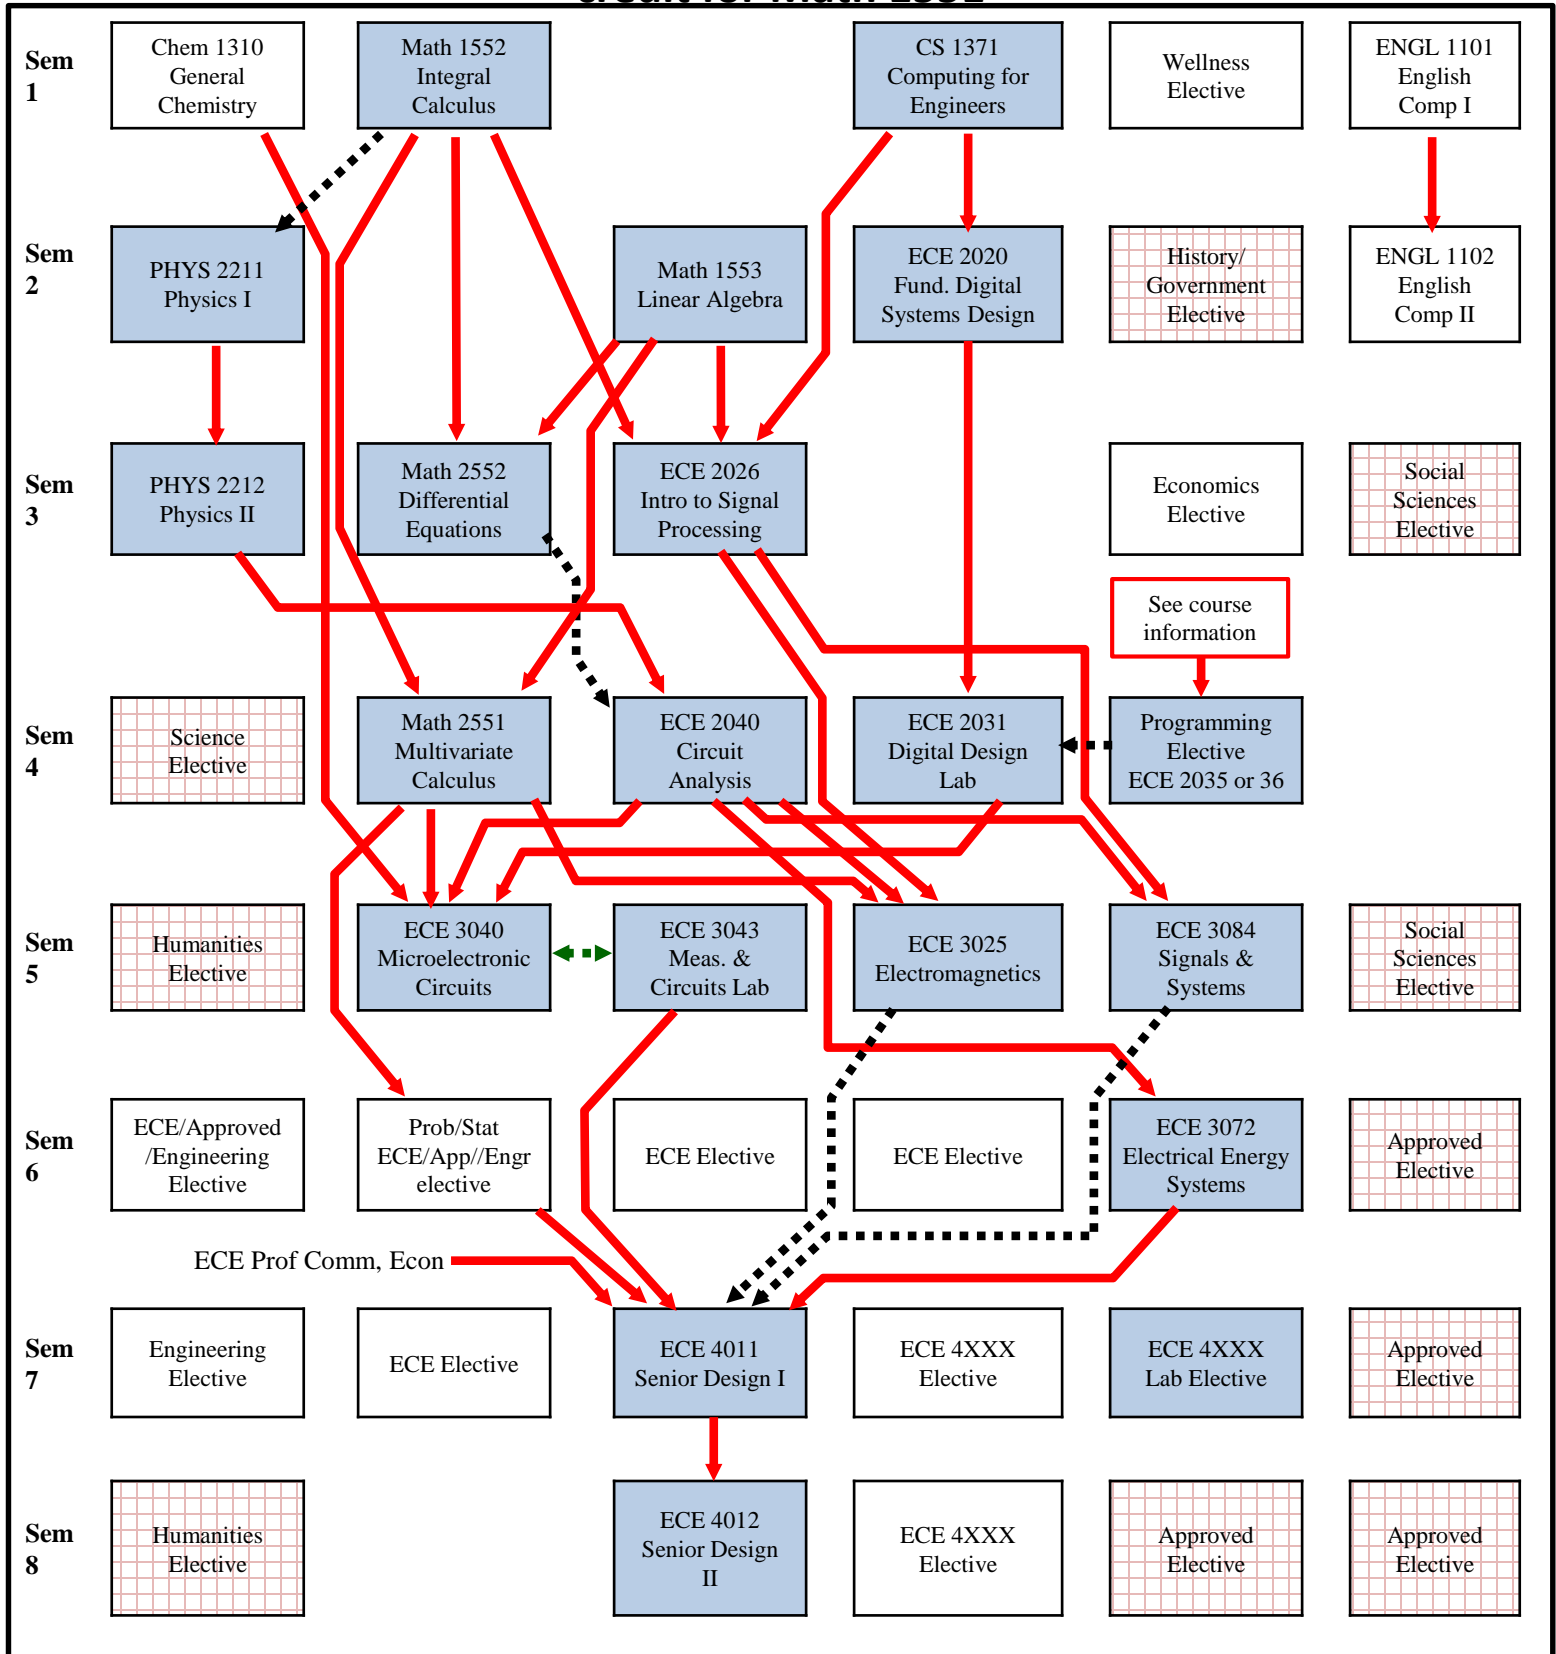

EE:

Typical 8-Semester Schedule and Significant Prerequisites

Key Requires a grade of "C" or better

May be taken pass-fail

Prerequisite
→

Co-requisite
←→

Prerequisite with concurrency
⋯→

EE:

Typical 8-Semester Schedule and Significant Prerequisites with prior credit for Math 1551

Key Requires a grade of "C" or better

May be taken pass-fail

Prerequisite
→

Co-requisite
↔

Prerequisite with concurrency
- - - - - →