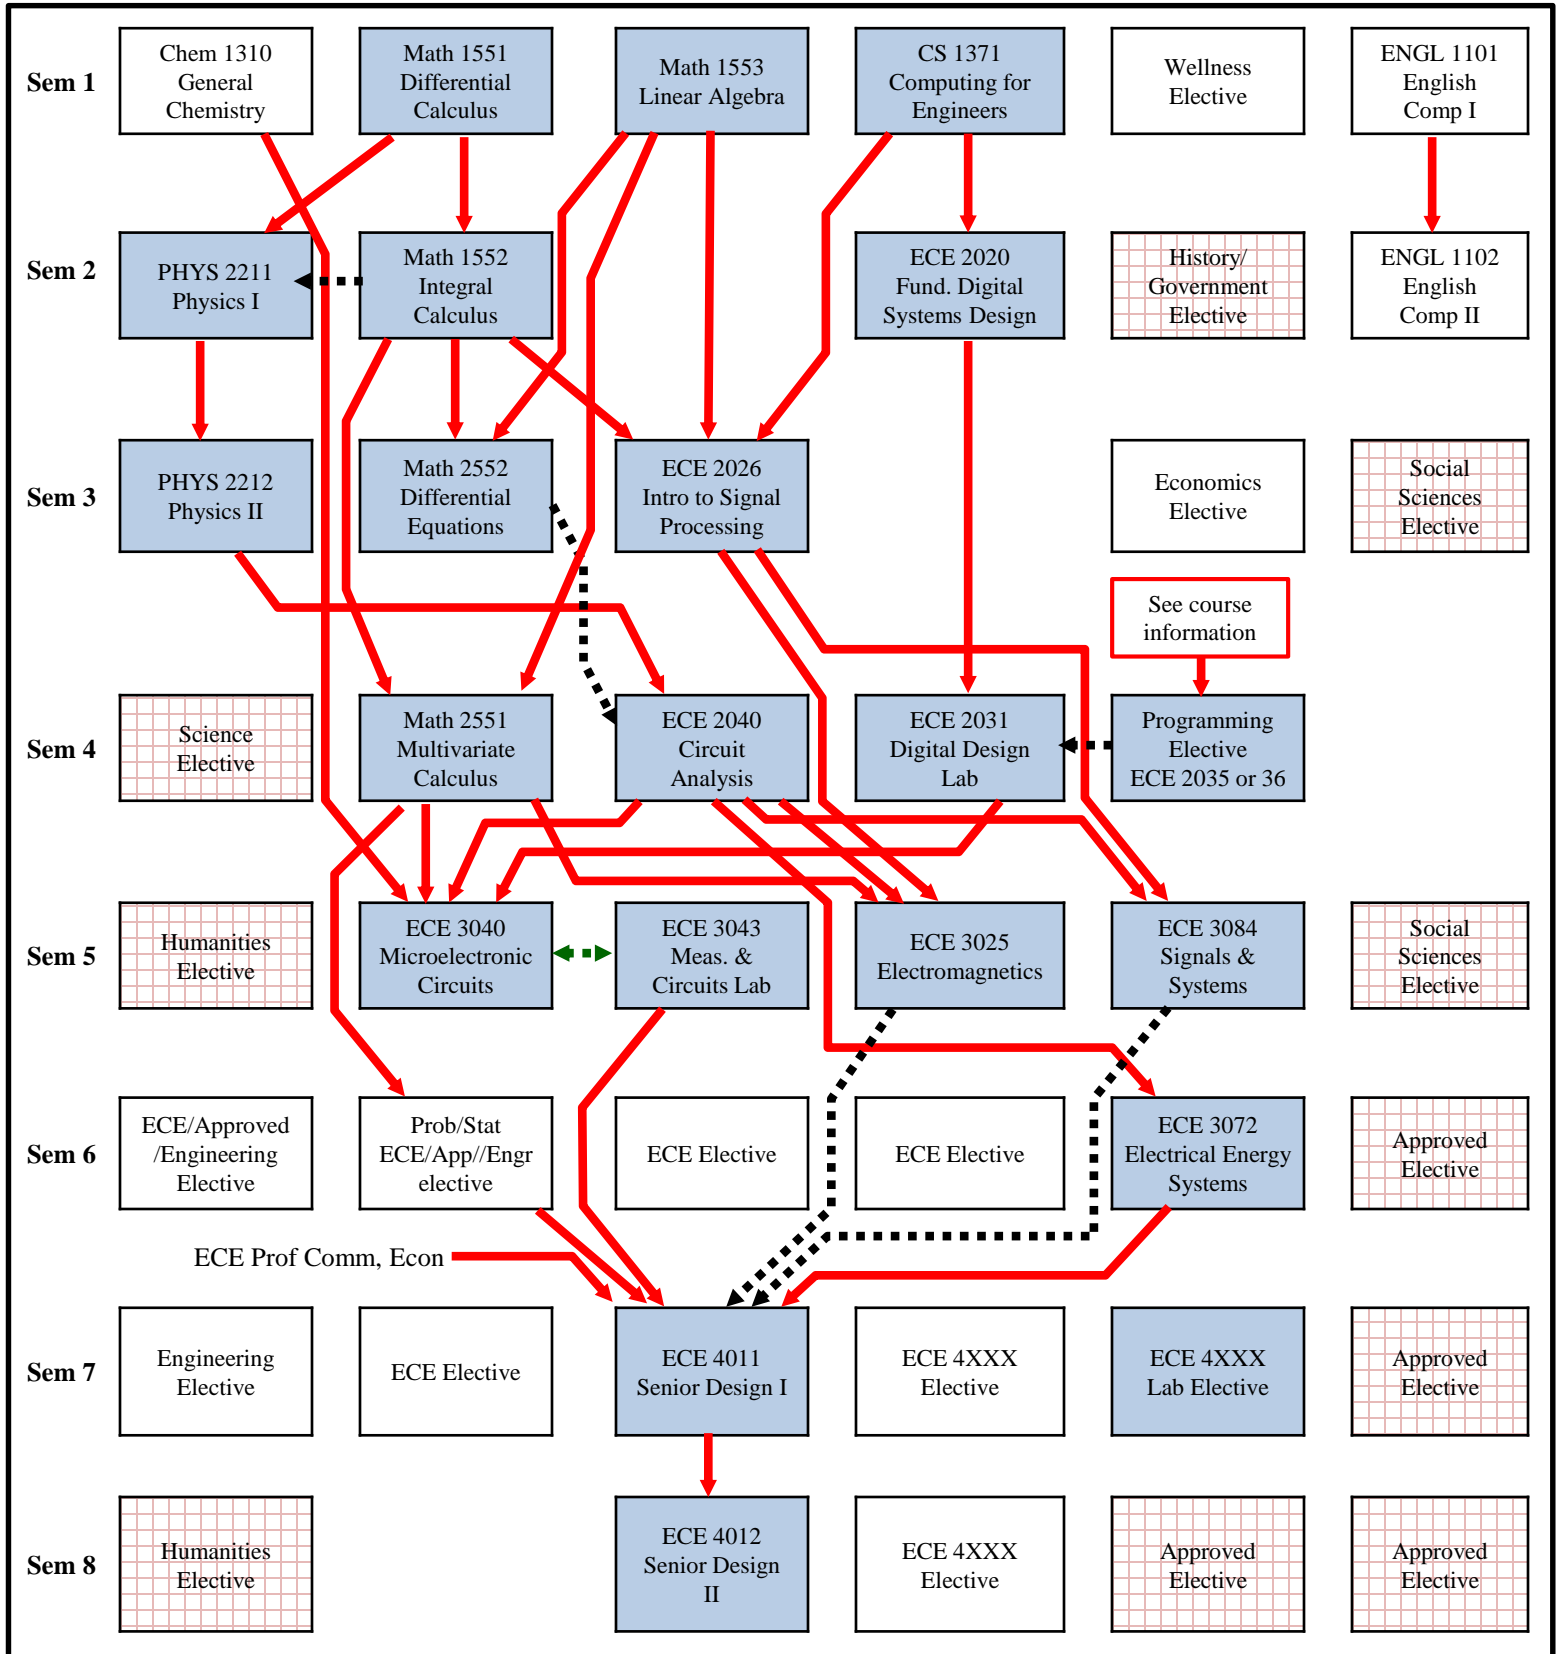

EE:

Typical 8-Semester Schedule and Significant Prerequisites

Key Requires a grade of "C" or better

May be taken pass-fail

Prerequisite
→

Co-requisite
←→

Prerequisite with concurrency
⋯→

EE:

Typical 8-Semester Schedule and Significant Prerequisites with prior credit for Math 1551

Key Requires a grade of "C" or better

May be taken pass-fail

Prerequisite
→

Co-requisite
↔

Prerequisite with concurrency
- - - - - →