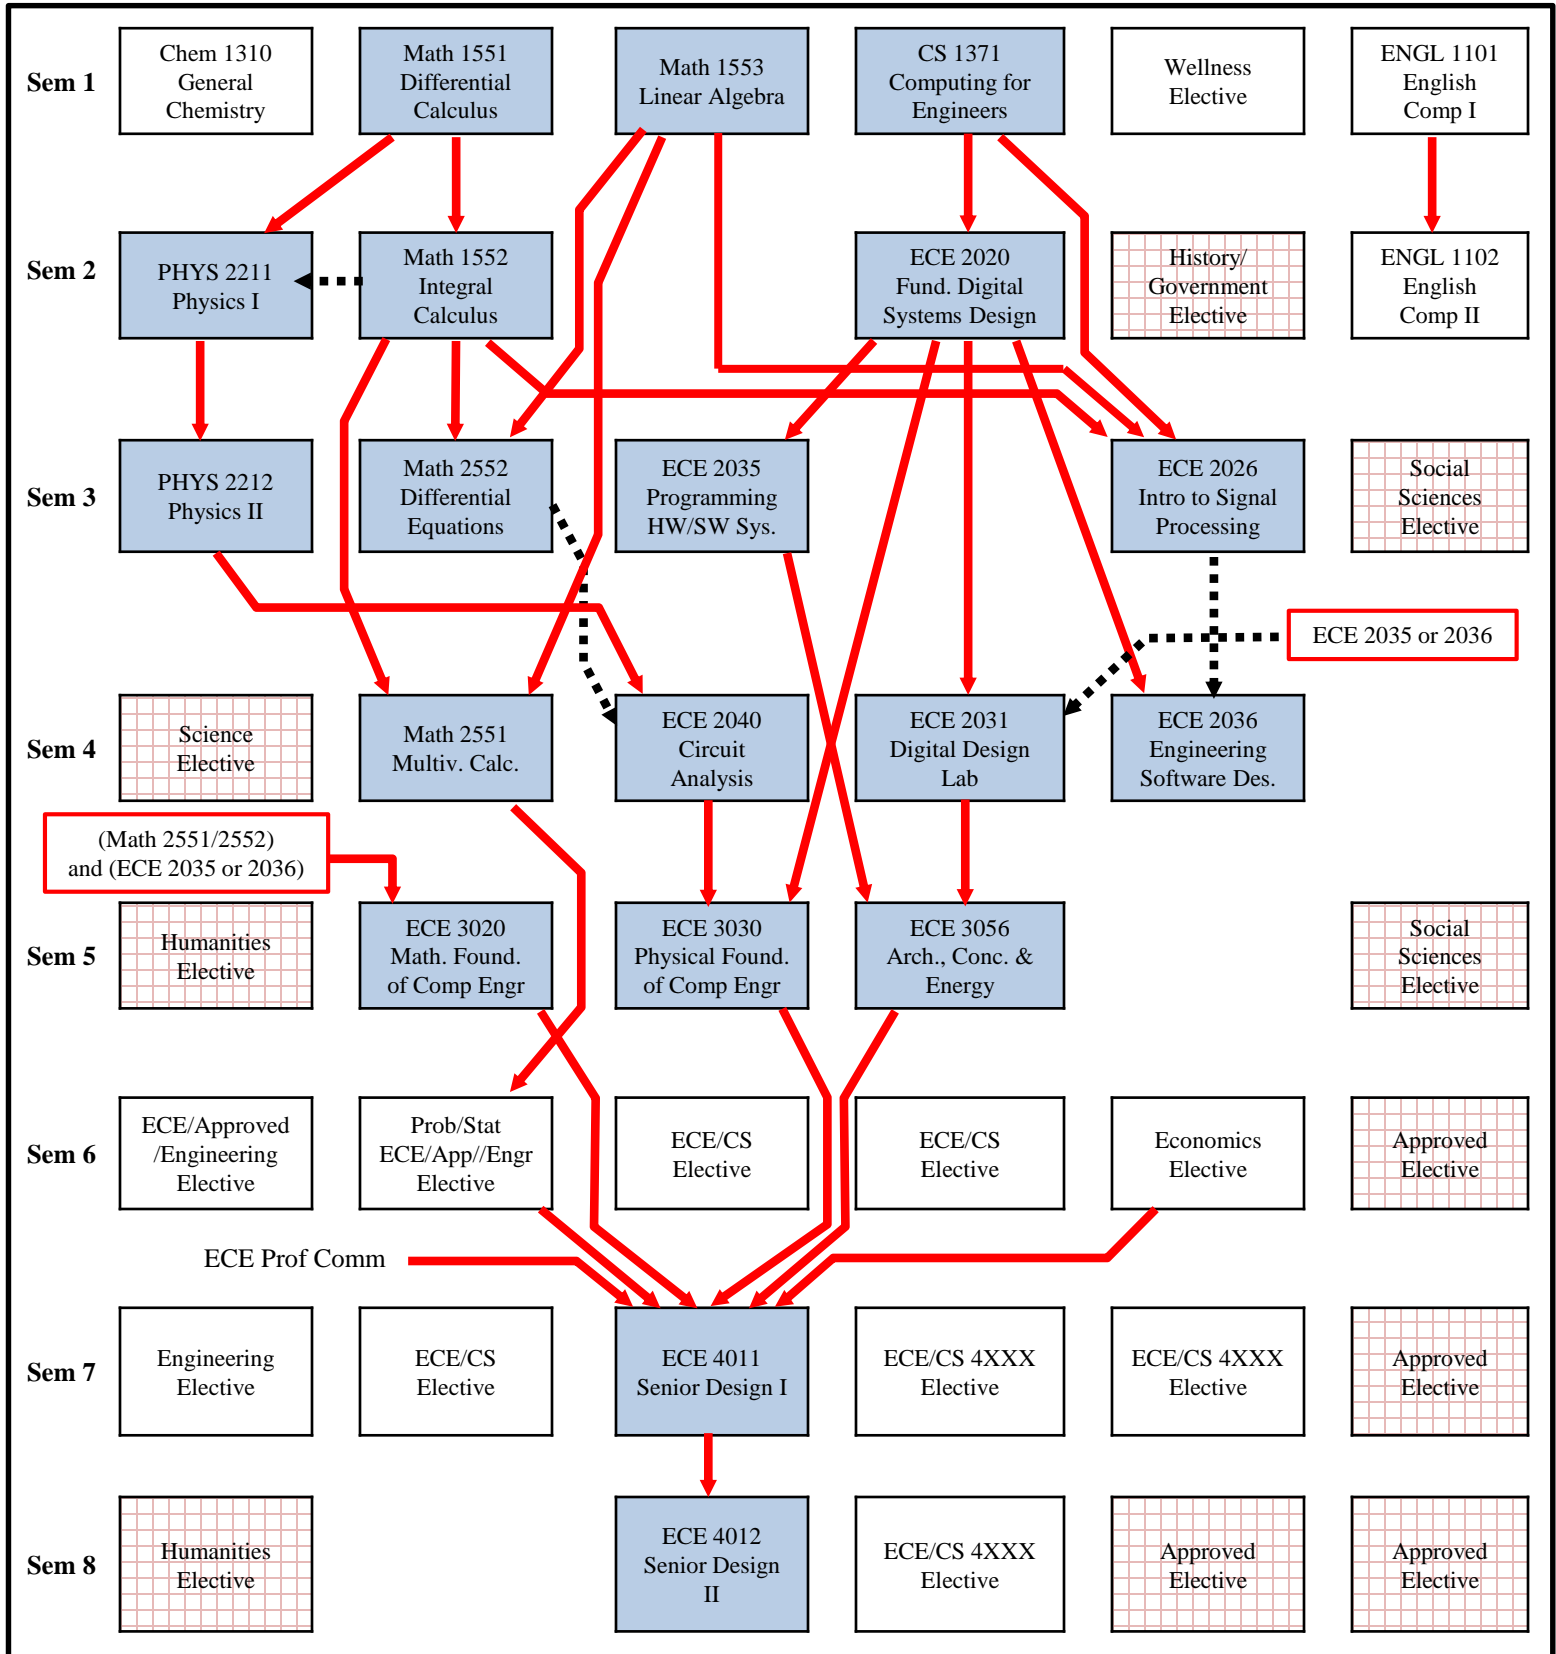

## Typical 8-Semester Schedule and Significant Prerequisites

**Key** Requires a grade of "C" or better

May be taken pass-fail

**Prerequisite**  
→

**Prerequisite with concurrency**  
- - - - - →

## Typical 8-Semester Schedule and Significant Prerequisites with credit for Math 1551